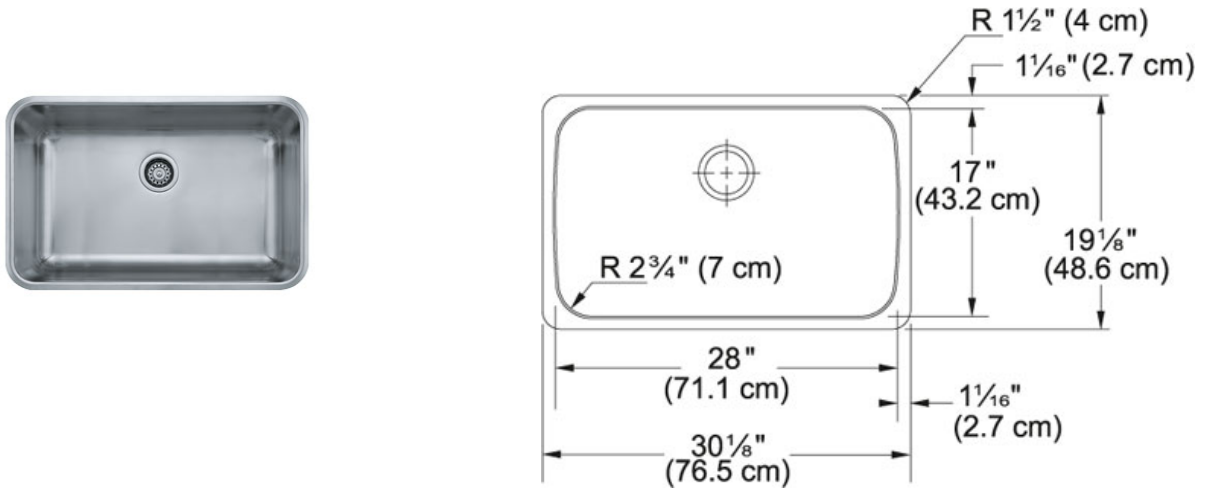

Grande GDX11028 Stainless Steel | 122.0260.554

FAMILY : Sinks | SERIE : Grande | MODEL : GDX11028 | FINISH : Stainless Steel | INSTALLATION TYPE : Undermount | STYLE : Traditional

The simplicity of shape, the functionality of a flat surface and the convenience of wide corners for easy cleaning creates the perfect sink.

TECHNICAL DATA

Minimum Cabinet Size	36"
Drain Opening	3 1/2"
Length overall	30 1/8"
Width overall	19 1/8"
Length of large bowl	28"
Width of large bowl	17"
Depth of large bowl	9"
Number of Bowls	1
Type of Material	18 Gauge Stainless Steel
Installation Clips	Yes
Cut-Out Template	Yes
Where to buy	Showroom
Where to buy	Showroom

Grande GDX11028 Stainless Steel | 122.0260.554

FAMILY : Sinks | SERIE : Grande | MODEL : GDX11028 | FINISH : Stainless Steel | INSTALLATION TYPE : Undermount | STYLE : Traditional

RECOMMENDED

115.0251.992