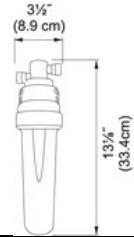

Grande GDX11028 Stainless Steel | 122.0260.554

FAMILY : Sinks | SERIE : Grande | MODEL : GDX11028 | FINISH : Stainless Steel | INSTALLATION TYPE : Undermount | STYLE : Traditional

RECOMMENDED

115.0251.992

134.0297.203

120.0296.741

133.0204.098